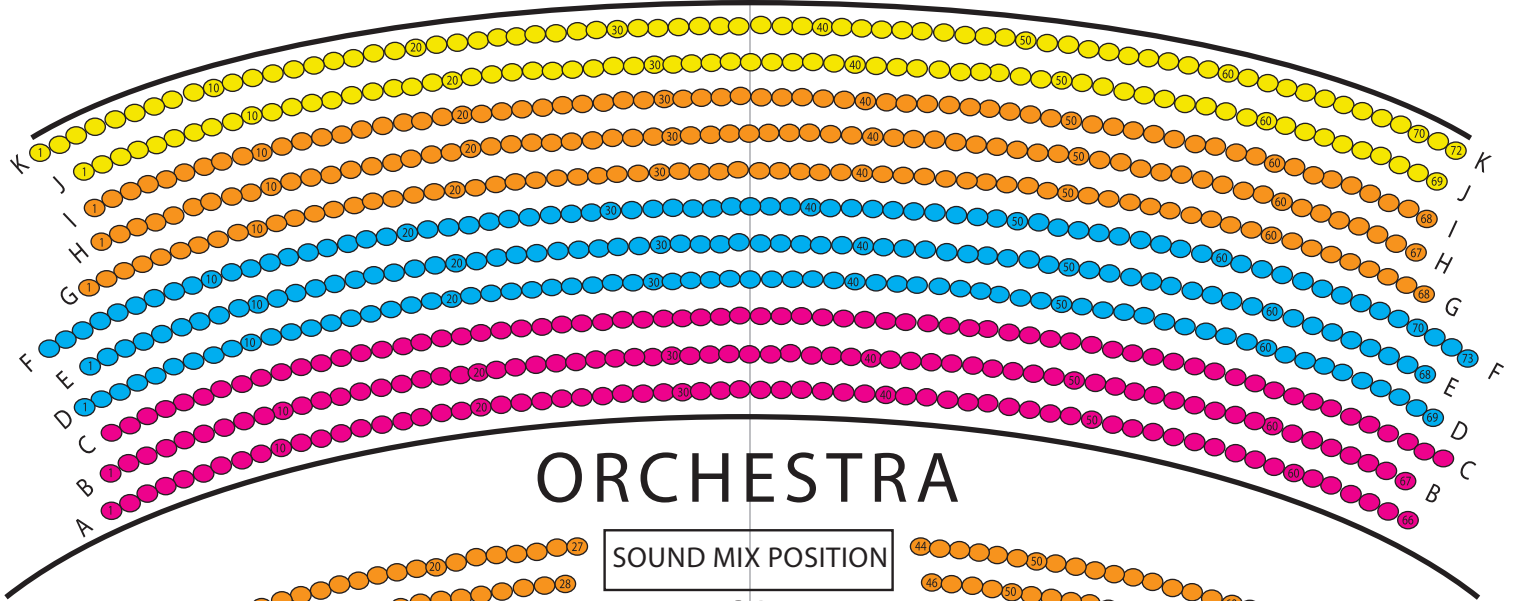

GRAND TIER

ORCHESTRA

RIGHT ORCHESTRA

LEFT ORCHESTRA

STAGE

- Zone A+
- Zone A
- Zone B
- Zone C
- Zone D

COBB GREAT HALL LSO