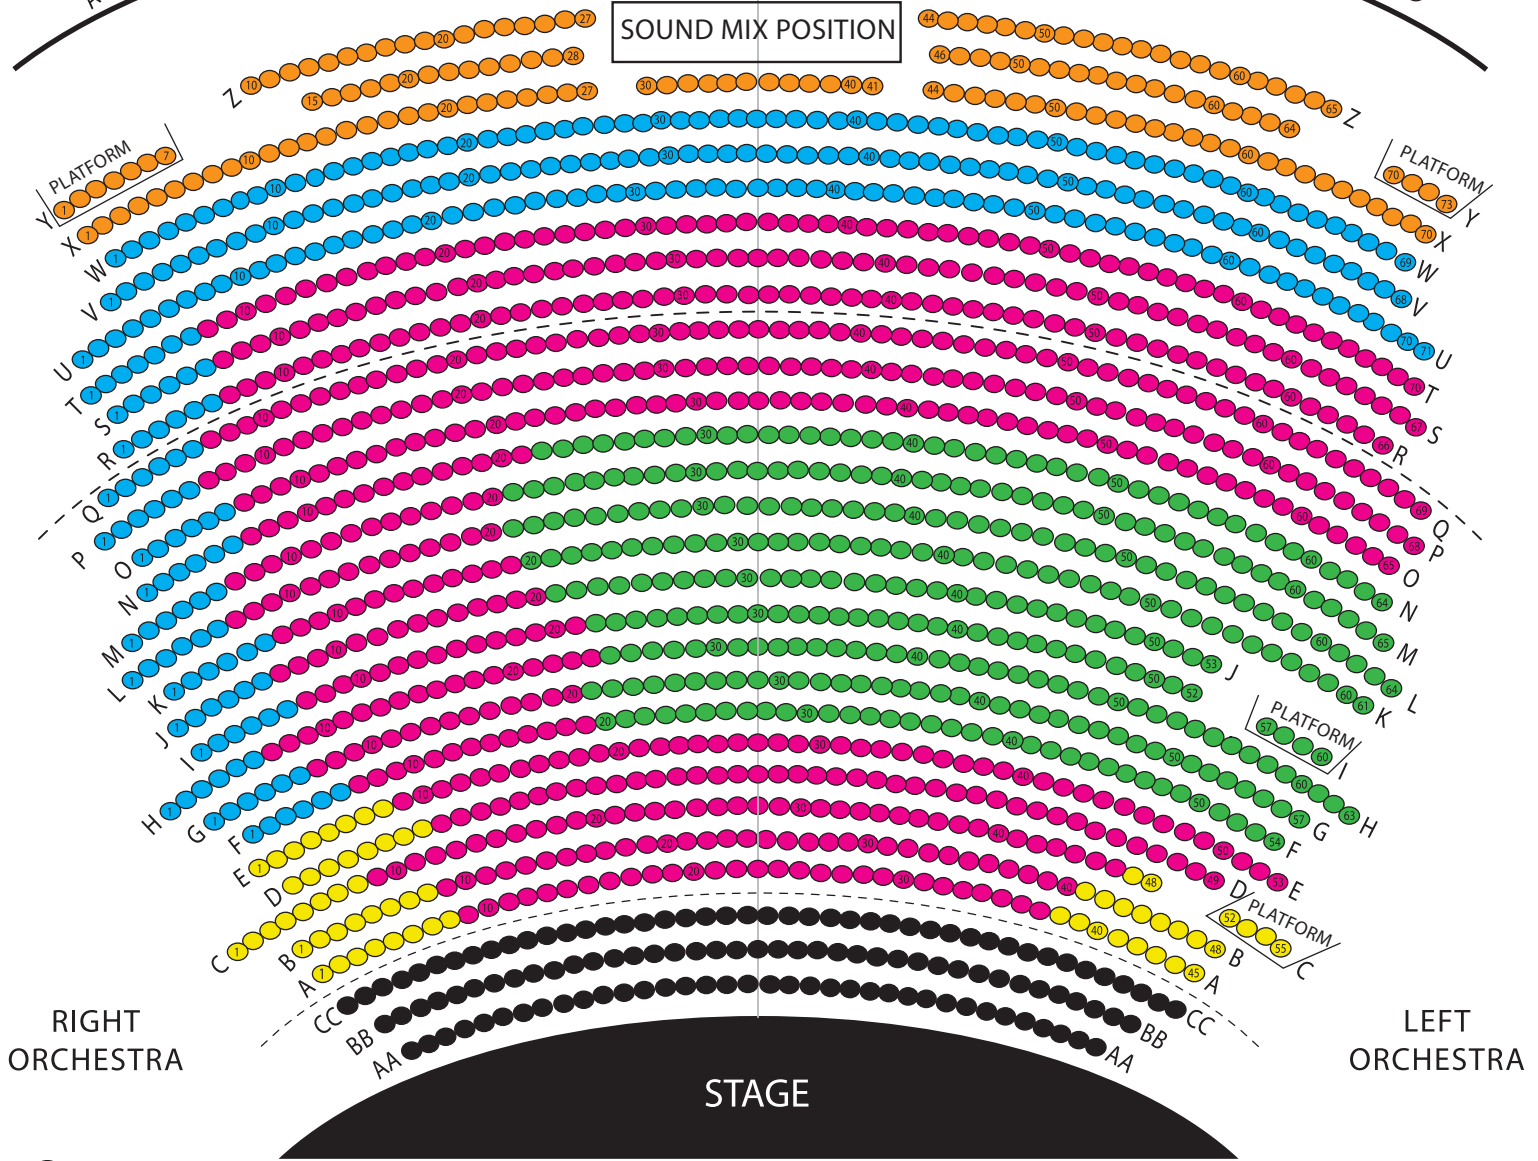

GRAND TIER

ORCHESTRA

RIGHT ORCHESTRA

LEFT ORCHESTRA

STAGE

- Zone A+
- Zone A
- Zone B
- Zone C
- Zone D

COBB GREAT HALL LSO